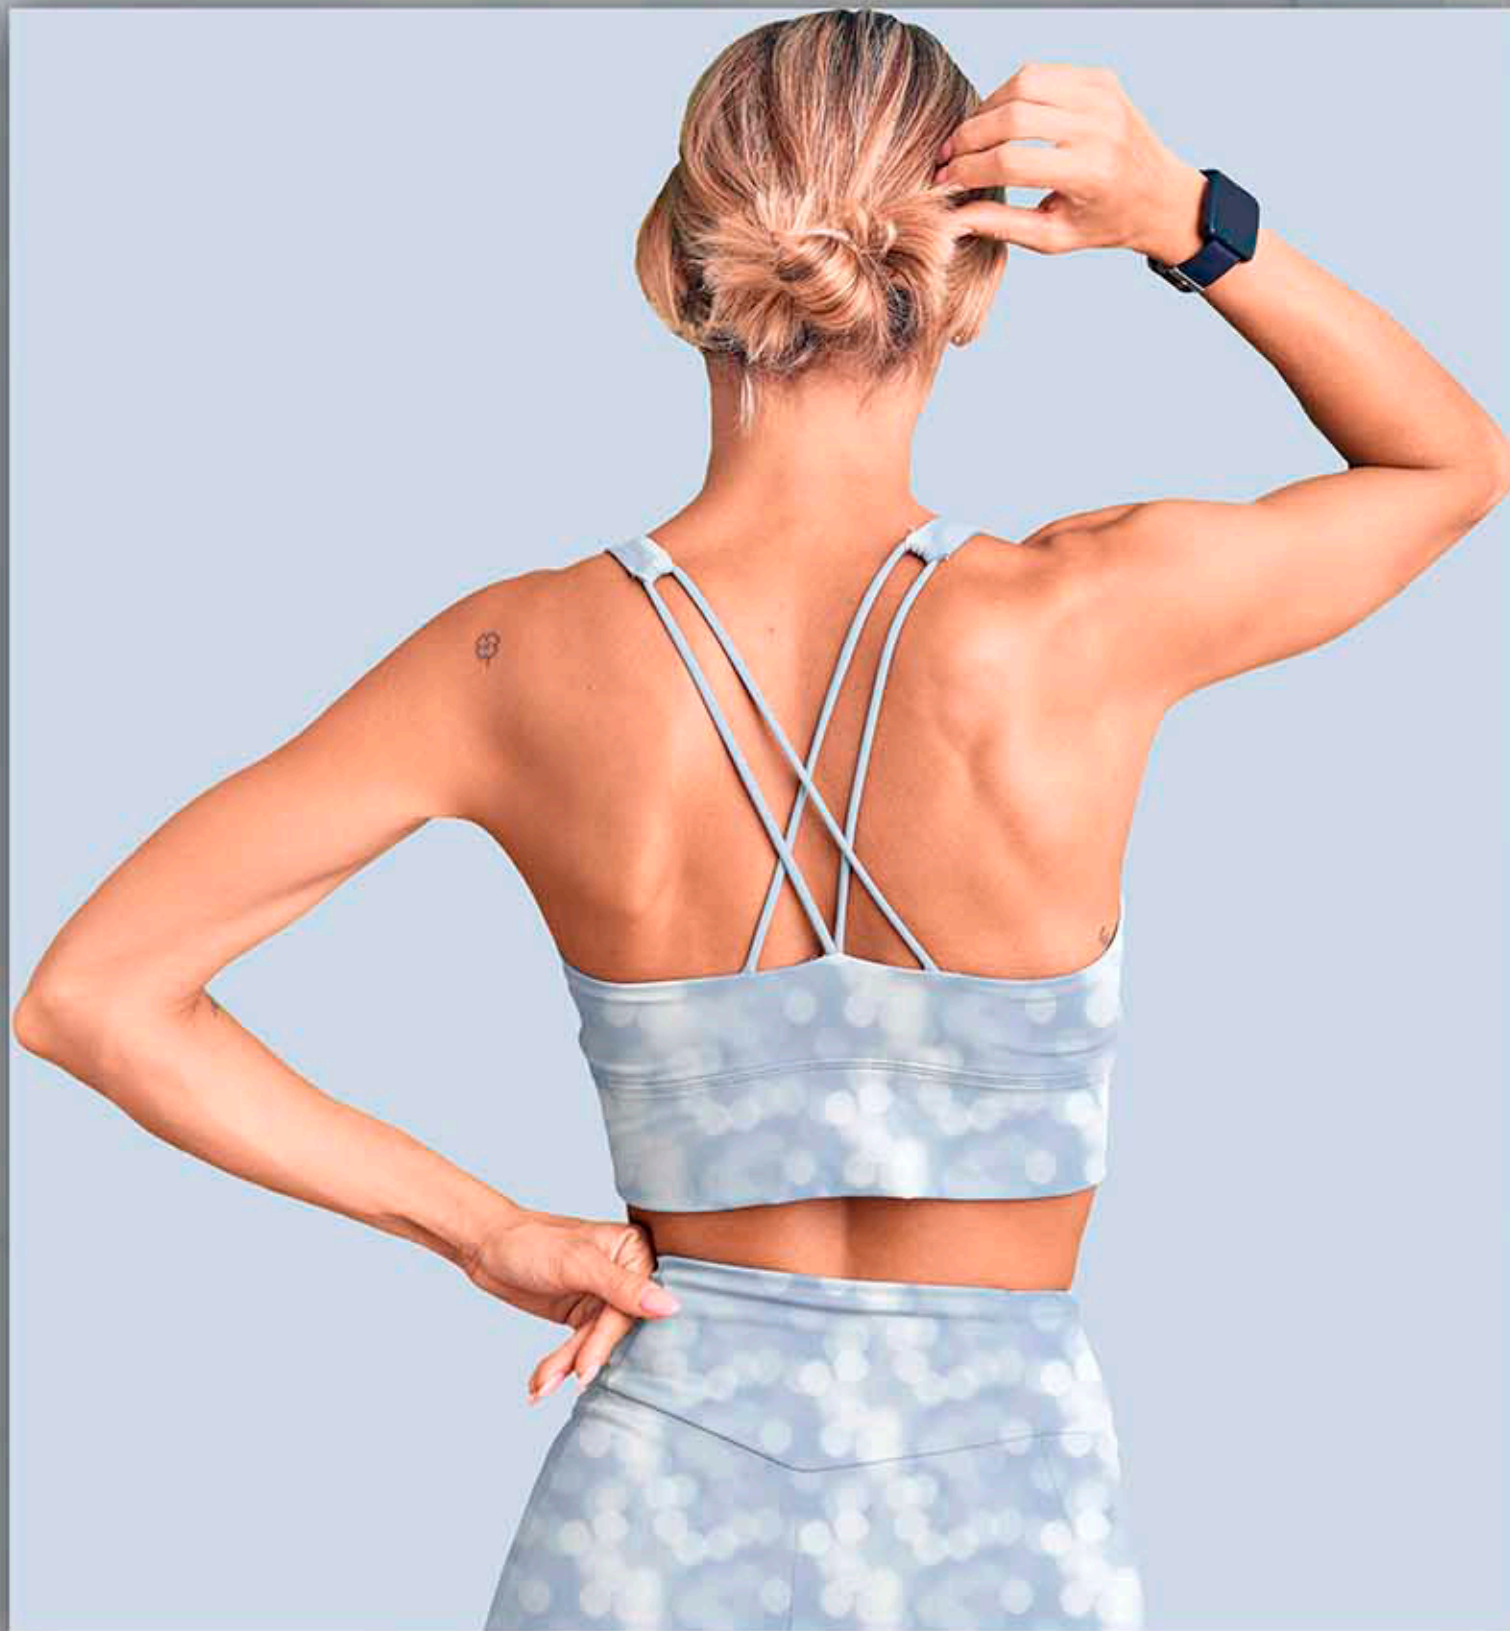

Blue Aura

F-1711 VB